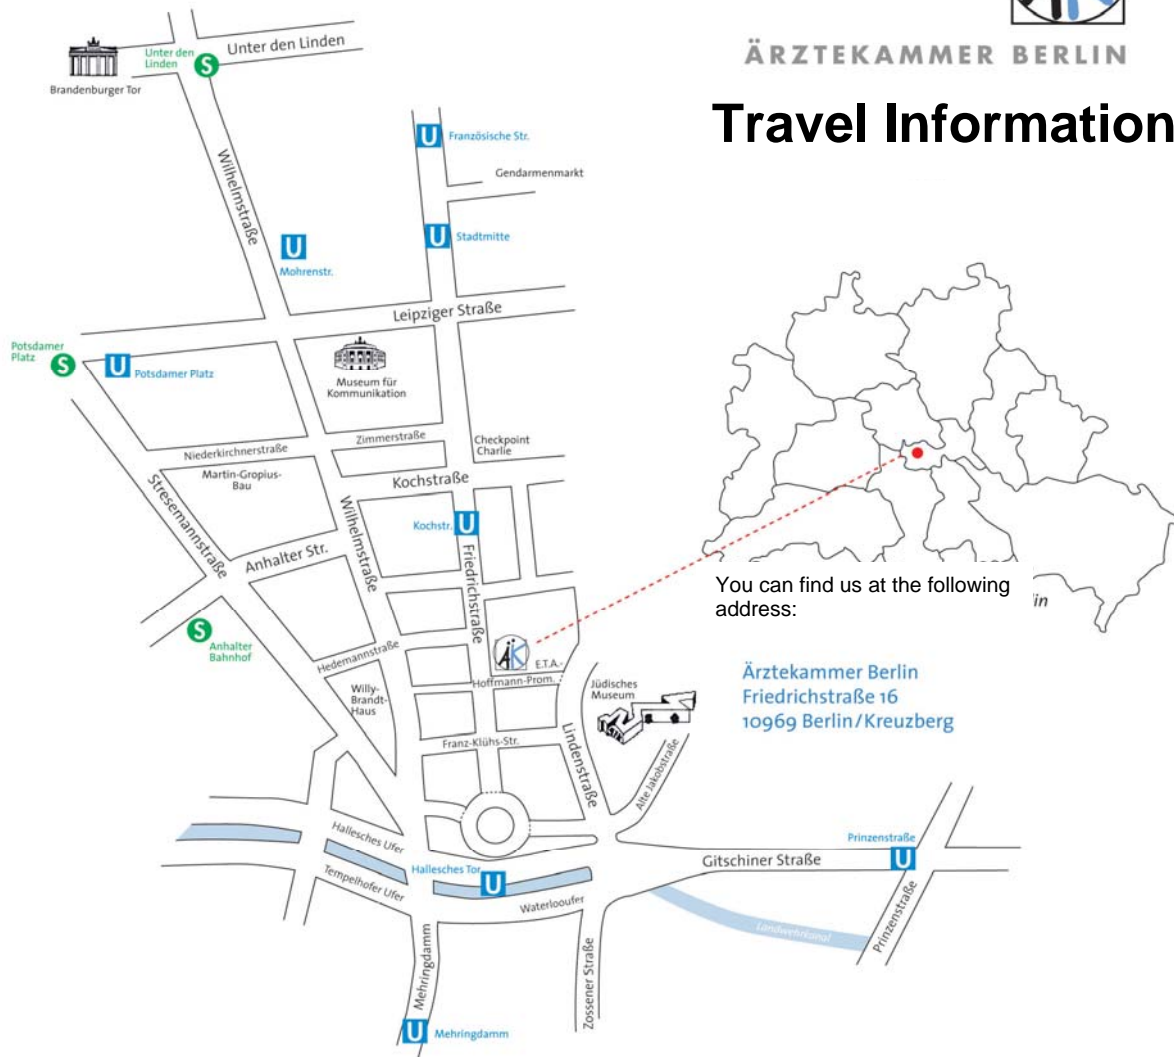

## Travel Information

You can find us at the following address:

Ärztekammer Berlin  
Friedrichstraße 16  
10969 Berlin/Kreuzberg

#### Arrival by train (railway station Hauptbahnhof)

S 5, S 7, S 75 direction Alexanderplatz, exit station „Friedrichstraße” and change to U 6 direction Alt-Mariendorf, exit station “Kochstraße” or “Hallesches Tor”, 3 minutes walk along Friedrichstraße

or change to S 1, S 2, S 25 direction Potsdamer Platz, exit station “Anhalter Bahnhof”, 10 minutes walk along Stresemannstraße and Hedemannstraße

or Regional train RE 9, exit station Südkreuz, change to S 2 / S 25 direction Friedrichstraße, exit station “Anhalter Bahnhof”, 10 minutes walk along Stresemannstraße and Hedemannstraße